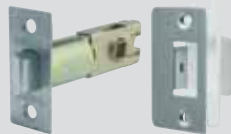

1131 60mm Backset
Short 45° Action
Finish BN/SC