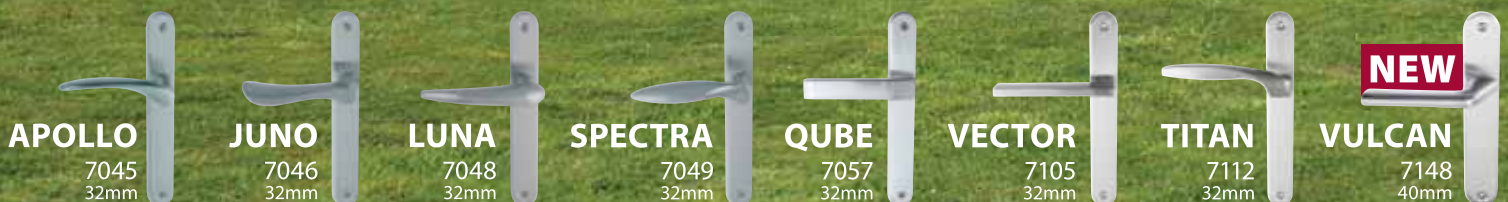

Longplate Options

APOLLO

7045
32mm

JUNO

7046
32mm

LUNA

7048
32mm

SPECTRA

7049
32mm

QUBE

7057
32mm

VECTOR

7105
32mm

TITAN

7112
32mm

VULCAN

7148
40mm

APOLLO

7015 Lever Set
7015 D Dummy Lever - Single LH or RH
7033 Passage Set
7034 Privacy Set
7080 Entrance Set

JUNO

7019 Lever Set
7019 D Dummy Lever - Single LH or RH
7036 Passage Set
7037 Privacy Set
7081 Entrance Set

LUNA

7030 Lever Set
7030 D Dummy Lever - Single *non handed*
7042 Passage Set
7043 Privacy Set
7083 Entrance Set

SPECTRA

7050 Lever Set
7050 D Dummy Lever - Single LH or RH
7051 Passage Set
7052 Privacy Set
7084 Entrance Set

QUBE

7058 Lever Set
7058 D Dummy Lever - Single *non handed*
7059 Passage Set
7060 Privacy Set
7085 Entrance Set

VECTOR

7106 Lever Set
7106 D Dummy Lever - Single *non handed*
7107 Passage Set
7108 Privacy Set
7110 Entrance Set

TITAN

7113 Lever Set
7113 D Dummy Lever - Single LH or RH
7114 Passage Set
7115 Privacy Set
7117 Entrance Set

SUPERIOR SERVICE, SOLUTIONS & STYLE IN ARCHITECTURAL HARDWARE

Windsor Brass Ltd | 42-48 Arena Ave | PO Box 1595 | Invercargill 9840 | New Zealand

P: +64 3 214 0060 | F: +64 3 214 0070 | W: www.windsorbrass.co.nz | E: sales@windsorbrass.co.nz