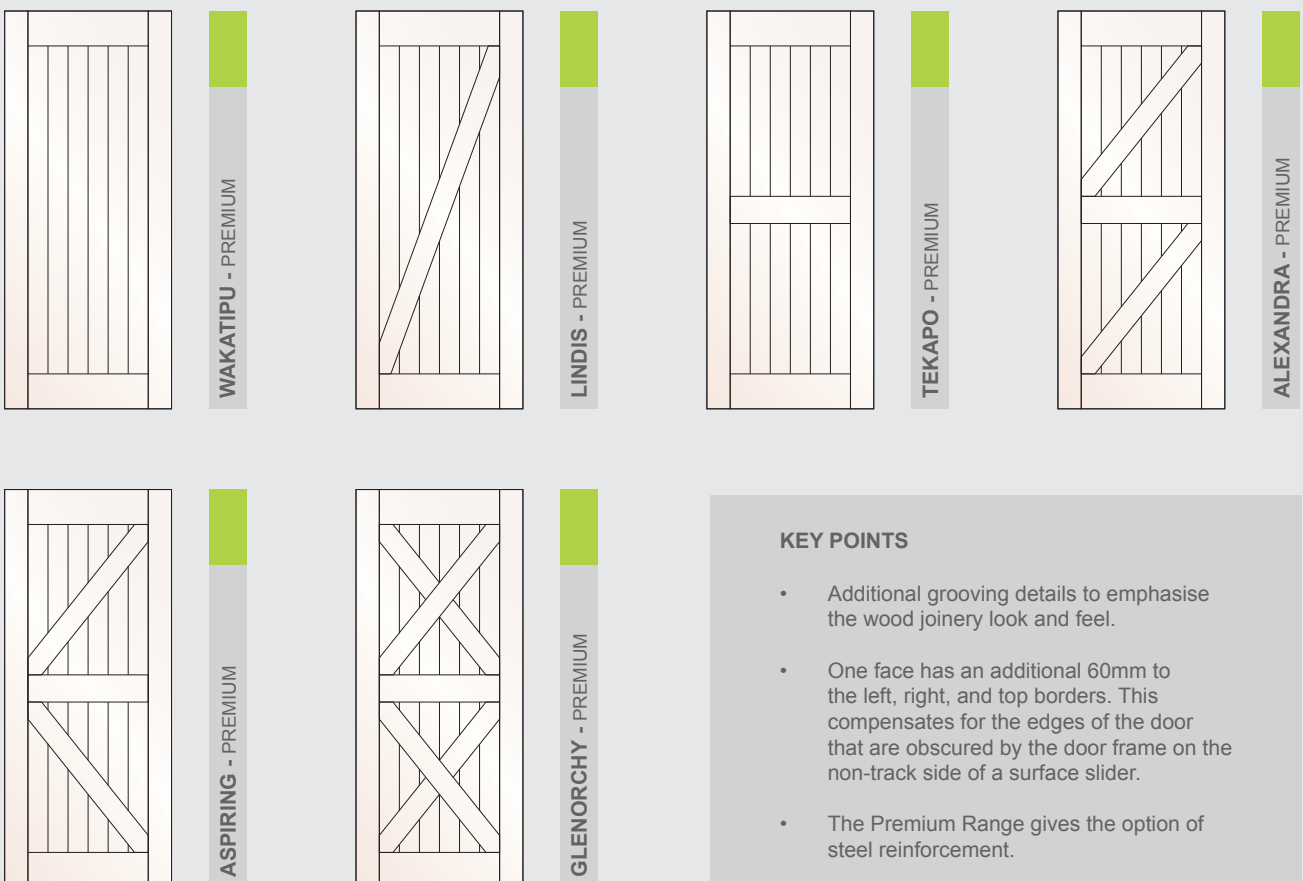

Premium Barn Doors

Our Premium Range emphasises the traditional joinery aesthetic

Our Premium Range emphasises the traditional joinery aesthetic. Unlike our Classic barn doors, the Premium Range has additional grooving on the faces of the door, which looks and feels like traditional wood joinery. They also feature slightly different designs on the front and back, ensuring consistency regardless of which side of the door you are looking at. This is something that would be very difficult to achieve with traditional wood joinery and is a real benefit when using modern materials and techniques.

Premium Barn Doors + Steel Reinforcement

The pinnacle of old meets new

Our Premium + Steel Reinforced Range of barn doors represent the pinnacle of old meets new. The same traditional styling combined with modern engineering and production processes creates a resilient and life-ready door. Engineered for locations that experience different environmental conditions on either side of the door, it remains straight and true. This is the ultimate modern barn door.

PREMIUM BARN DOOR STYLES - Also available with steel reinforcement